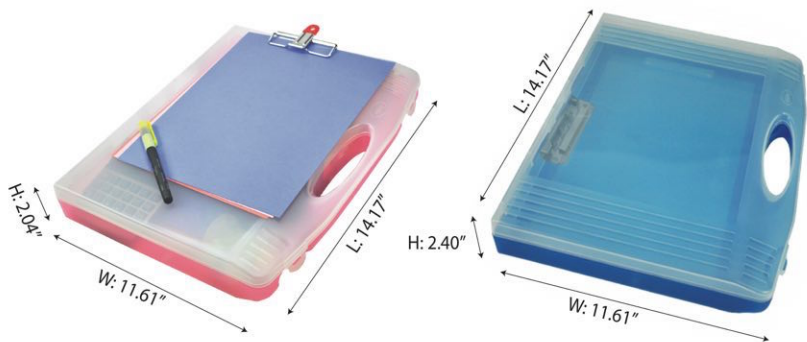

"Wacky", Plastic Briefcase with paper clasp

With Inner paper Clasp

- Item 8696 HU ("Smoke")
- Item 8698 RO (Pink)
- Item 8695 NE (Black)
- Item 8694 RJ (Red)
- Item 8697 AZ (Blue)

Description:	Dimensions:	Weight	Pack
Plastic Briefcase With Inner paper Clasp	W: 11.61" / L: 14.17" / H: 2.04"	1.25 lb	Box with 1 piece
With Inner paper Clasp and outer clipboard	W: 11.61" / L: 14.17" / H: 2.40"	1.33 lb	Box with 1 piece
	(29.5 cm x 36 cm x 5.2 cm)	567 grams	
	(29.5 cm x 36 cm x 6.1 cm)	603 grams