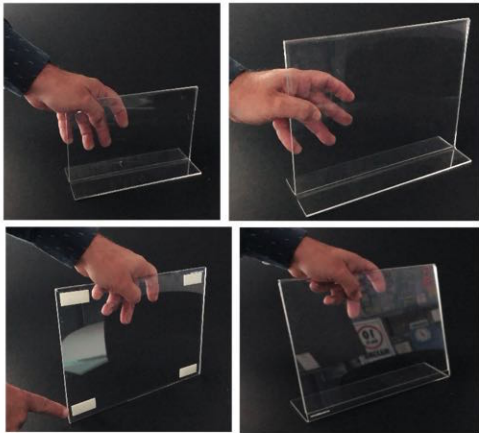

Acrylic Graphics Holders and Document Holders