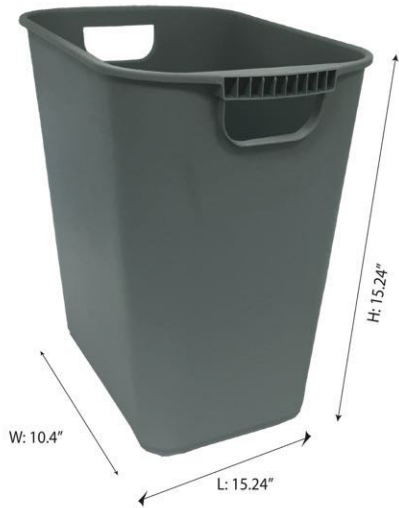

"Jumbo" Rectangular Waste Basket With Handles

Description:	Dimensions:	Capacity:	Weight:	Pack
Rectangular Waste basket with handles	W: 10.4" / L: 15.24" / H: 15.24" (25.5cm x 38.7cm x 38.7cm)	6.67 gal 26 lt	1.92 lb 870 grams	Box with 8 pieces

Material: Copolymer polypropylene Heavy duty plastic.