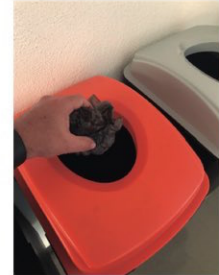

Item T8165 NE (Black)

Item T8163 AM (Yellow)

Item T8164 GR (Gray)

Item T8166 VD (Green)

Item T8272 BL (White)

Item T8168 NA (Orange)

Item T8368 CP (Beige)

Item T8169 RJ (Red)

Item T8167 AZ (Blue)

Item T8370 CA (Brown)

Description:	Dimensions:
Open Elliptical Bin for	W: 14.06" / L: 17.80" / H: 5.12"
Rectangular Bin	(35.1 cm x 46.1 cm x 10.3 cm)
Weight:	Pack
1.35 lb	4 pieces
614 grams	

Material: Copolymer polypropylene Heavy duty plastic.

Swing Dome