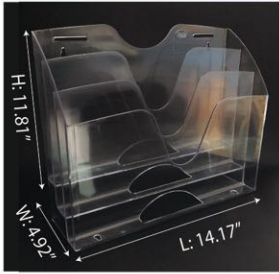

"Organifolder" Document Organizer

Watch the Video