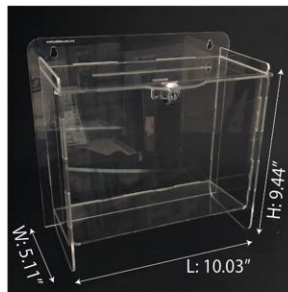

## Horizontal

Description:	Dimensions:	Weight	Pack
9971 LLH / Desktop	W: 3.34" / L: 11.1" / H: 8.66"	1.07 lb	
Double View, Letter A4 size	(8.5 cm x 28.2 cm x 22 cm)	487 grams	6 pieces
9976 LLH / Desktop	W: 3.34" / L: 8.66" / H: 5.9"	0.61 lb	
Double View, 1/2 Letter size	(8.5 cm x 22 cm x 15 cm)	275 grams	6 pieces
9975 PH / Wall Mount	W: 0.28" / L: 11.22" / H: 8.66"	0.95 lb	
W/adhesives, Letter A4 size	(7 mm x 28.5 cm x 22 cm)	433 grams	6 pieces
9975 PH / Wall Mount	W: 0.28" / L: 11" / H: 9.45"	1.04 lb	
For drilling, Letter A4 size	(7 mm x 28.5 cm x 24 cm)	470 grams	6 pieces
9973 LH / Desktop	W: 3.54" / L: 11" / H: 9.45"	1.17 lb	
Inclined View, Letter size	(9 cm x 28.5 cm x 24 cm)	532 grams	6 pieces

Materials: 3mm Acrylic sheet.

- Designed within A4 and Letter size.  
You can print your own signs at home.

Description:	Dimensions:	Weight	Pack
9971 LLH / Desktop	W: 3.34" / L: 11.1" / H: 8.66"	1.07 lb	
Double View, Letter A4 size	(8.5 cm x 28.2 cm x 22 cm)	487 grams	6 pieces
9976 LLH / Desktop	W: 3.34" / L: 8.66" / H: 5.9"	0.61 lb	
Double View, 1/2 Letter size	(8.5 cm x 22 cm x 15 cm)	275 grams	6 pieces
9975 PH / Wall Mount	W: 0.28" / L: 11.22" / H: 8.66"	0.95 lb	
W/adhesives, Letter A4 size	(7 mm x 28.5 cm x 22 cm)	433 grams	6 pieces
9975 PH / Wall Mount	W: 0.28" / L: 11" / H: 9.45"	1.04 lb	
For drilling, Letter A4 size	(7 mm x 28.5 cm x 24 cm)	470 grams	6 pieces
9973 LH / Desktop	W: 3.54" / L: 11" / H: 9.45"	1.17 lb	
Inclined View, Letter size	(9 cm x 28.5 cm x 24 cm)	532 grams	6 pieces

# Acrylic Hairnet dispenser / Suggestion Mailbox

Item (Special)  
Acrylic Hairnet  
Dispenser

Item (Special)  
Acrylic  
Suggestion Mailbox

Description:	Dimensions:	Weight	Pack
Acrylic Hairnet Dispenser	W: 5.11" / L: 10.03" / H: 9.44"	1.25 lb	
	(13 cm x 25.5 cm x 24 cm)	567 grams	1 piece
Acrylic Suggestion Mailbox	W: 5.11" / L: 10.03" / H: 9.44"	1.26 lb	
	(13 cm x 25.5 cm x 24 cm)	570 grams	1 piece