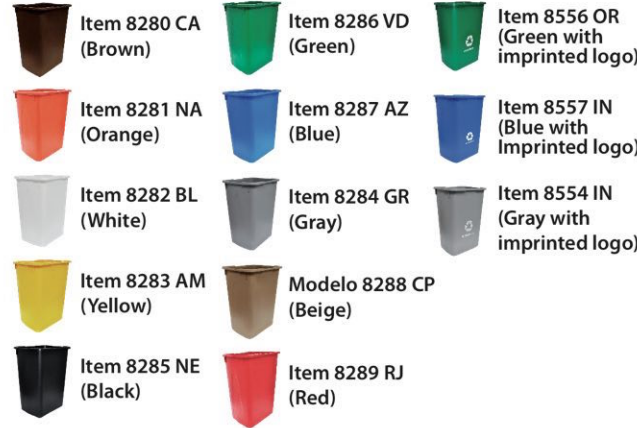

Rectangular Trash Can

Specs. for 17.19 gal. Trash Can

Description:	Dimensions:	Capacity:	Weight:	Pack
Rectangular Trash can	W: 14.25" / L: 18.43" / H: 21.85"	17.19 gal	4.1 lb	Box with 2 pieces
	(35cm x 45.5cm x 55cm)	65 lt	1860 grams	

Material: Copolymer polypropilene Heavy duty plastic

Specs. for 21.16 gal. Trash Can

Description:	Dimensions:	Capacity:	Weight:	Pack
Rectangular Trash can	W: 14.25" / L: 18.43" / H: 27.96"	21.16 gal	5.34 lb	Box with 2 pieces
	(25cm x 43cm x 50cm)	80 lt	2420 grams	

Material: Copolymer polypropilene Heavy duty plastic.