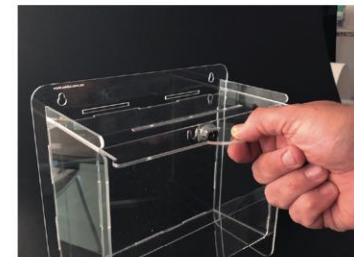

Acrylic Graphics Holders and Document Holders

Vertical

Horizontal

Description:	Dimensions:	Weight	Pack
9971 LLH / Desktop	W: 3.34" / L: 11.1" / H: 8.66"	1.07 lb	
Double View, Letter A4 size	(8.5 cm x 28.2 cm x 22 cm)	487 grams	6 pieces
9976 LLH / Desktop	W: 3.34" / L: 8.66" / H: 5.9"	0.61 lb	
Double View, 1/2 Letter size	(8.5 cm x 22 cm x 15 cm)	275 grams	6 pieces
9975 PH / Wall Mount	W: 0.28" / L: 11.22" / H: 8.66"	0.95 lb	
W/adhesives, Letter A4 size	(7 mm x 28.5 cm x 22 cm)	433 grams	6 pieces
9975 PH / Wall Mount	W: 0.28" / L: 11" / H: 9.45"	1.04 lb	
For drilling, Letter A4 size	(7 mm x 28.5 cm x 24 cm)	470 grams	6 pieces
9973 LH / Desktop	W: 3.54" / L: 11" / H: 9.45"	1.17 lb	
Inclined View, Letter size	(9 cm x 28.5 cm x 24 cm)	532 grams	6 pieces

Materials: 3mm Acrylic sheet.

- Designed within A4 and Letter size.
You can print your own signs at home.

Description:	Dimensions:	Weight	Pack
9971 LLH / Desktop	W: 3.34" / L: 11.1" / H: 8.66"	1.07 lb	
Double View, Letter A4 size	(8.5 cm x 28.2 cm x 22 cm)	487 grams	6 pieces
9976 LLH / Desktop	W: 3.34" / L: 8.66" / H: 5.9"	0.61 lb	
Double View, 1/2 Letter size	(8.5 cm x 22 cm x 15 cm)	275 grams	6 pieces
9975 PH / Wall Mount	W: 0.28" / L: 11.22" / H: 8.66"	0.95 lb	
W/adhesives, Letter A4 size	(7 mm x 28.5 cm x 22 cm)	433 grams	6 pieces
9975 PH / Wall Mount	W: 0.28" / L: 11" / H: 9.45"	1.04 lb	
For drilling, Letter A4 size	(7 mm x 28.5 cm x 24 cm)	470 grams	6 pieces
9973 LH / Desktop	W: 3.54" / L: 11" / H: 9.45"	1.17 lb	
Inclined View, Letter size	(9 cm x 28.5 cm x 24 cm)	532 grams	6 pieces

Acrylic Hairnet dispenser / Suggestion Mailbox

Description:	Dimensions:	Weight	Pack
Acrylic Hairnet Dispenser	W: 5.11" / L: 10.03" / H: 9.44"	1.25 lb	
	(13 cm x 25.5 cm x 24 cm)	567 grams	1 piece
Acrylic Suggestion Mailbox	W: 5.11" / L: 10.03" / H: 9.44"	1.26 lb	
	(13 cm x 25.5 cm x 24 cm)	570 grams	1 piece