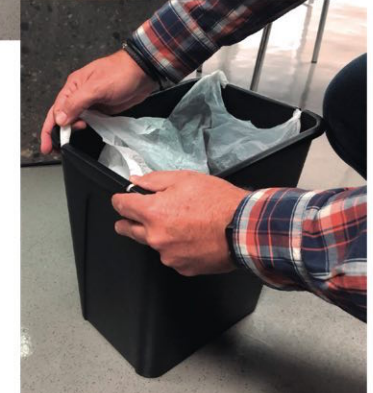

Fully compatible with Sablón® swing dome for Rectangular 4.23 gal waste basket (sold separately).

- Bag cinches, secure liners around the rim of the container
- Resistant and durable.
- Great for office and home daily use / Ideal for hotel rooms.
- Waste basket - available in 4 colors / Waste Basket with organic insert - available in 3 colors .

Specs. w/Swing Dome	Description:	Measures:	Capacity:	Weight:	Pack
	Rectangular Trash can with inside organic bin	W: 9.45" / L: 12.20" / H: 13.19" (31cm x 24cm x 33.5cm)	4.23 gal 17 lt	2.05 lb 930 grams	Box with 4 pieces

Material: Copolymer polypropilene Heavy duty plastic