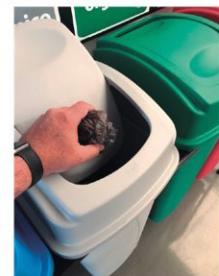

Mod. T8142 BL (White)

Mod. T8183 AM (Yellow)

Mod. T8184 GR (Gray)

Mod. T8186 VD (Green)

Mod. T8187 AZ (Blue)

Mod. T8181 NA (Orange)

Mod. T8155 NE (Black)

Mod. T8188 CP (Beige)

Mod. T8189 RJ (Red)

Mod. T8180 CA (Brown)

Mod. T8146 VD (White/Green)

Mod. T8144 GR (White/Gray)

Mod. T8156 VD (Black/Green)

Mod. T8154 GR (Black/Gray)

Description:	Dimensions:
Open Elliptical Bin for	W: 14.17" / L: 18.35" / H: 6.89"
Rectangular Bin	(35.8 cm x 47 cm x 17 cm)
Weight:	Pack
1.58 lb	4 pieces
672 grams	

Material: Copolymer polypropylene Heavy duty plastic.