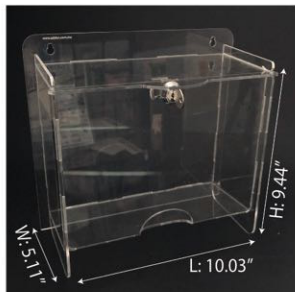

Acrylic Hairnet dispenser / Suggestion Mailbox

Item (Special)
Acrylic Hairnet
Dispenser