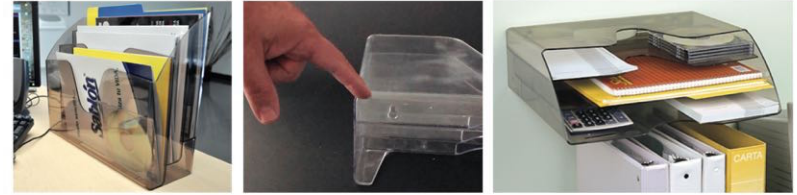

- 3 Compartiments with large capacity.
- You can hang it on a door, a drawer, etc. (2 "Hooks" included).
- Includes 2 screws and 2 wall plugs for vertical or horizontal wall mount.
- Ideal as a base for a small printer.

Description:	Dimensions:	Size	Weight	Pack
"Organifile"	W: 4.92" / L: 14.17" / H: 11.81"	Legal / A4	2.3 lb	
Doc. Organizer	(12.5 cm x 36 cm x 30 cm)		1046 grams	6 pieces

Material: Engineer non shatter, clear heavy duty plastic.