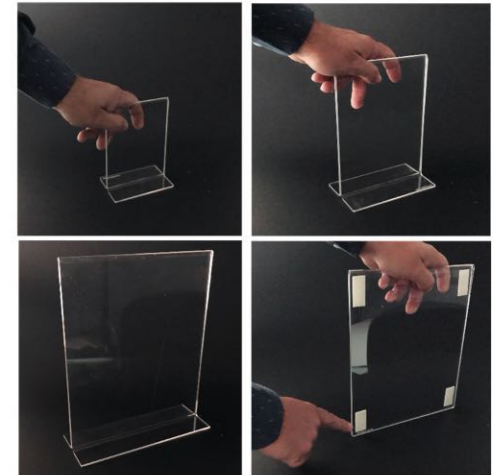

Item 9970 LLV
Vertical Desktop
With double view
Size: Letter / A4

Item 9977 LLV
Vertical Desktop
With double view
Size: 1/2 Letter
(5.51" x 8.58")

Horizontal

Description:	Dimensions:	Weight	Pack
9971 LLH / Desktop	W: 3.34" / L: 11.1" / H: 8.66"	1.07 lb	
Double View, Letter A4 size	(8.5 cm x 28.2 cm x 22 cm)	487 grams	6 pieces
9976 LLH / Desktop	W: 3.34" / L: 8.66" / H: 5.9"	0.61 lb	
Double View, 1/2 Letter size	(8.5 cm x 22 cm x 15 cm)	275 grams	6 pieces
9975 PH / Wall Mount	W: 0.28" / L: 11.22" / H: 8.66"	0.95 lb	
W/adhesives, Letter A4 size	(7 mm x 28.5 cm x 22 cm)	433 grams	6 pieces
9975 PH / Wall Mount	W: 0.28" / L: 11" / H: 9.45"	1.04 lb	
For drilling, Letter A4 size	(7 mm x 28.5 cm x 24 cm)	470 grams	6 pieces
9973 LH / Desktop	W: 3.54" / L: 11" / H: 9.45"	1.17 lb	
Inclined View, Letter size	(9 cm x 28.5 cm x 24 cm)	532 grams	6 pieces

Materials: 3mm Acrylic sheet.

- Designed within A4 and Letter size.
You can print your own signs at home.