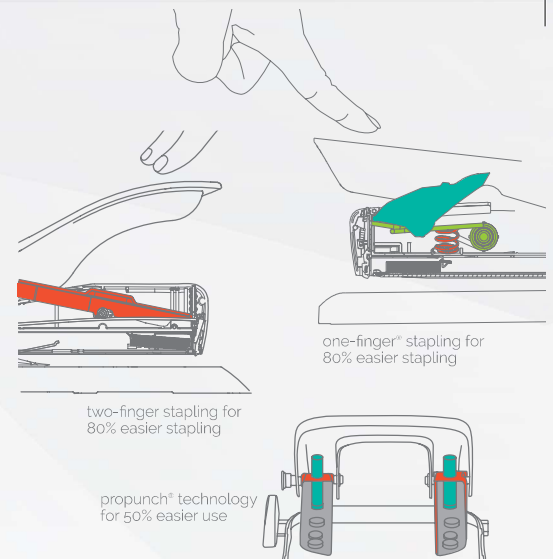

experience**better**™

At PaperPro®, our mission is to help you discover inspiration through innovation. By creating one-of-a-kind products that help you get things done quickly, efficiently + hassle-free, we turn mundane tasks into feel good experiences.

We believe that experiencing better is more than the feeling you get each time you use our products; better is a state of mind that comes from the choices you make each day—big + small—to live positively, uniquely + fulfilled.

Learn more at www.paperpro.com.